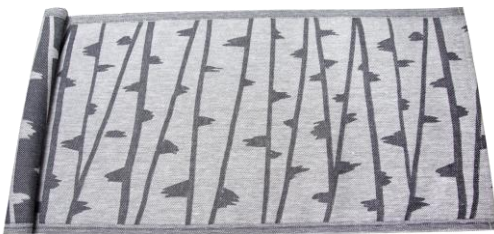

SANTTU (the Sauna Elf) white/black

Seat Covers

3673 45 x 55 cm

3672 45 x 160 cm

Pillow

3674 22 x 40 cm