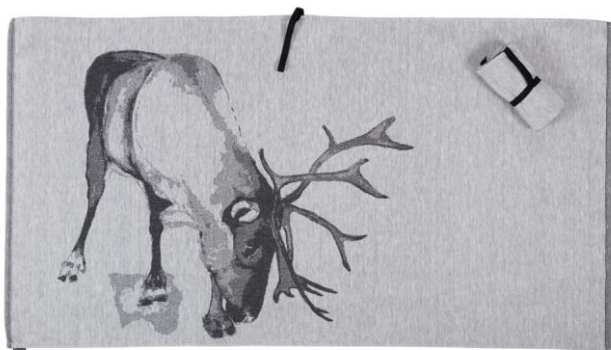

Poro Tea Towel white/black
3494 45 x 55 cm

Poro Roll Towel white/black
3491 80 x 145 cm

Poro white/black
Seat Covers
Flat woven linen 50% LI 50% CO
3492 45 x 55 cm
3493 45 x 160 cm