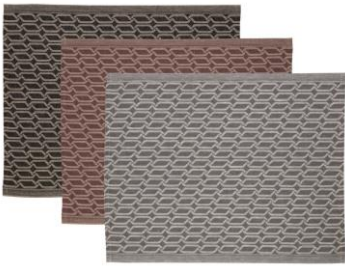

LINKKI

design Mika Sahikallio

Flat woven Roll Towels

Sauna Seat Covers

Pillows

Bath Mats

LINKKI Seat Covers

Flat woven linen 50% LI 50% CO