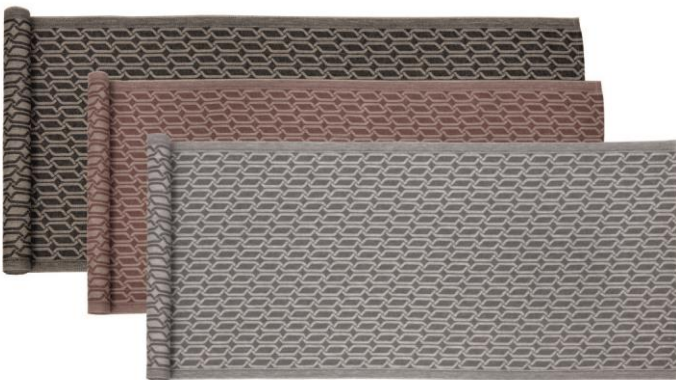

LINKKI Pillow 22 x 40 cm

3351 white/gray

3352 natural/black

3353 natural/dark plum