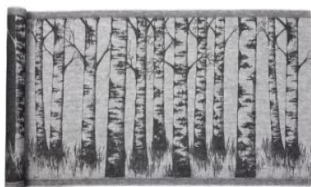

KOIVIKKO seat cover

Flat woven linen 50% LI 50% CO

2891 45 x 55 cm

2892 45 x 160 cm

2893 KOIVIKKO pillow

KOIVIKKO roll towel

Flat woven linen 50% LI 50% CO

2894 80 x 145 cm