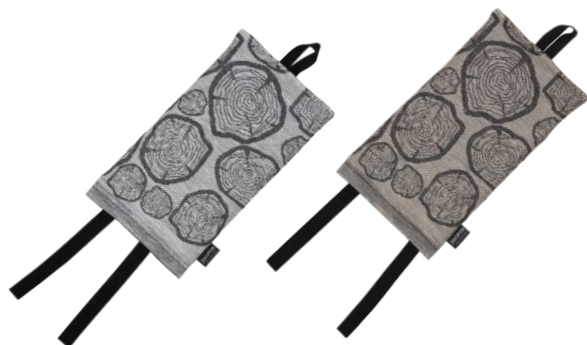

MÄNTY Fire Blanket 30 x 17 cm

3395 white/gray

3396 natural/black