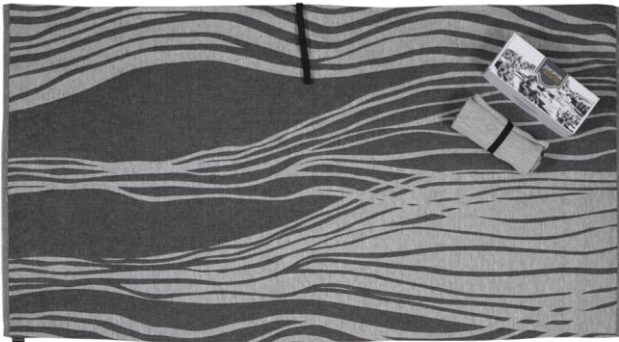

VIRTA
design Johanna Aalto

Seat Cover
Pillow
Roll Towel

VIRTA Roll Towel, rolled with a rubber band, white/black
Flat woven linen 50% LI 50% CO
3155 80 x 145 cm

VIRTA towel, seat cover
Flat woven linen 50% LI 50% CO
3145 white/light blue 45 x 55 cm
3143 white/black 45 x 55 cm
3144 white/plum 45 x 55 cm