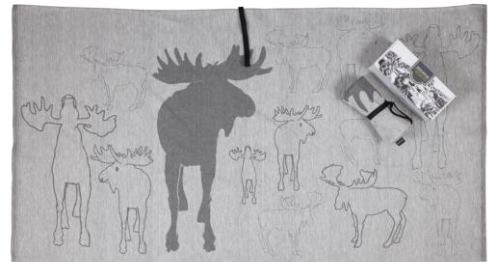

KAIKU white/gray

Seat Covers

3043 45 x 55 cm

3042 45 x 160 cm

Pillow

3041 22 x 40 cm

Roll Towel

3044 80 x 145 cm