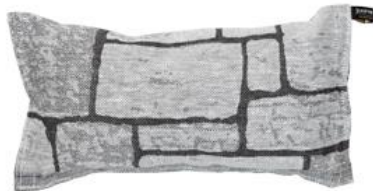

KIVETYS

design Katri Koivisto
Flat woven linen

Seat Covers
Pillows
Roll Towels

TELLUS

design Jokipiin Pellaav
Flat woven linen

Roll Towel

KIVETYS white/black
Seat Covers
Flat woven linen 50% LI 50% CO

3022 45 x 55 cm