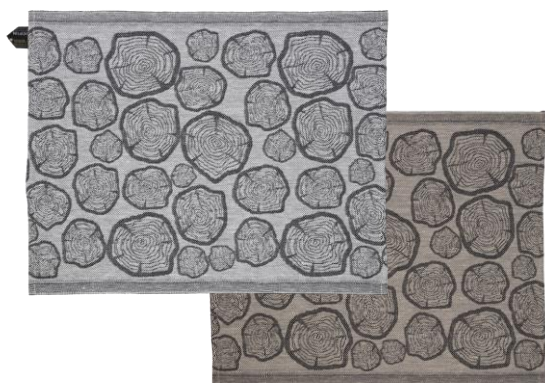

MÄNTY Pillow 22 x 40 cm

3392 white/black

3391 natural/black