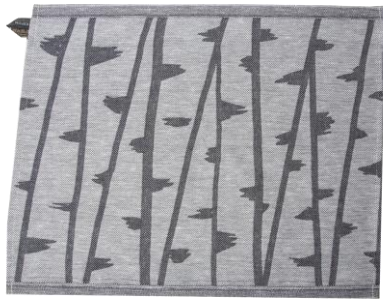

RUNGOT

design Juha Ilen

Sauna Seat Covers

Pillows

Roll Towels

SANTTU

design Pia-Maria Pohto

Sauna Seat Covers

Pillows

RUNGOT white/black

Seat Covers

3669 45 x 55 cm

3671 45 x 160 cm

Pillow

3670 22 x 40 cm

Roll Towel

3667 80 x 145 cm